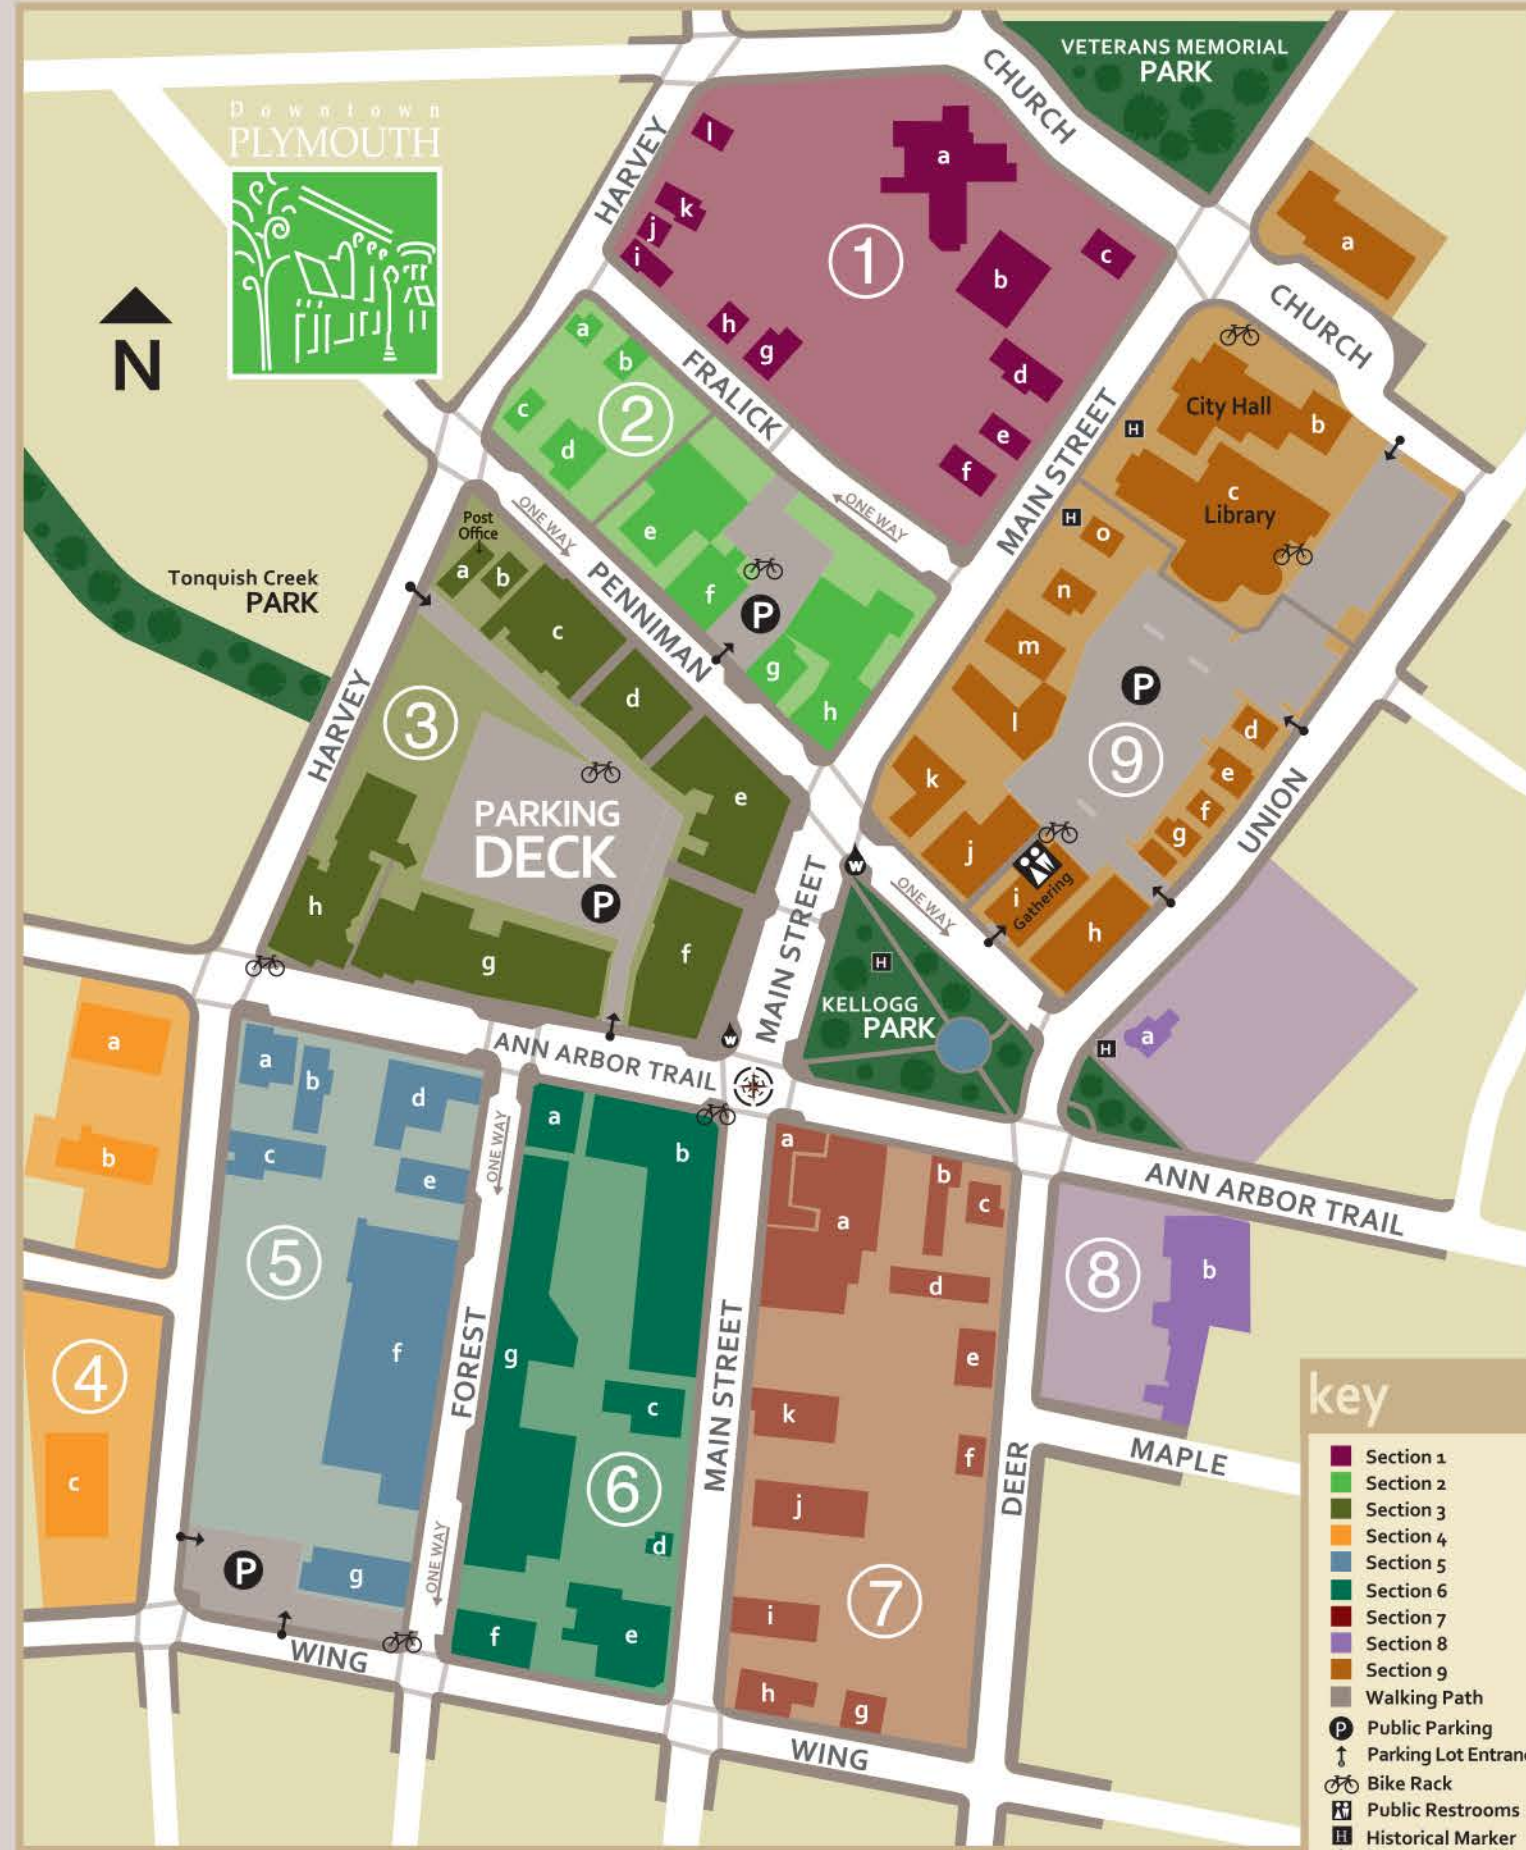

FREE - 2-Hour on-street parking
3-Hour & 8-Hour parking available in public parking lots

Financial (continued)

9a Dallas & Associates Fin. Planning	233 S. Main	734-451-3450
5f Edward Jones Investments	801 W. Ann Arbor Tr. #229	734-451-6405
3e GEM Asset Management	320 S. Main	734-737-9108
7a Janine A Theisen, C.P.A., P.C.	489 S. Main	734-414-8400
3e Morrison, Stanwood, Polak & Hillard, P.C., C.P.A.	823 Penniman	734-453-0209
4e Oppenheimer	1007 W. Ann Arbor Tr. #150	734-454-3751
3c Pinnacle Wealth Management Group	849 Penniman #201	734-667-5581
7k Raymond James & Associates	505 S. Main	734-416-1666
1d Summit Funding	218 S Main	248-334-9400
7b TierConnect, Inc.	729 W. Ann Arbor Tr. #200	248-233-6016
9h UBS Financial Services, Inc.	730 Penniman	734-416-1025
7c Wunderlich Securities	711 W. Ann Arbor Tr.	734-459-7555

Fitness & Wellness

7h Balance Mind Body Therapies	758 Wing St.	734-259-8779
3f core sport pilates fitness studio	346 S. Main	734-459-1547
5d DROUGHT	470 Forest #11	734-459-6383
7h Xclusive Fitness	595 S. Main	734-259-8674
5f Plymouth Yoga Room	474 Forest	734-259-4324
1f QuixWorks Therapeutic Massage	238 S. Main	734-377-0914
6f Rosemarie's Healing Massage	595 Forest #6A	734-502-8452
6c Synergy Dance Academy	500 S. Main	734-207-7808

Funeral Home

2h Schrader-Howell Funeral Home	280 S. Main	734-453-3333

Home Improvement Services

6a Esquire Interiors	863 W. Ann Arbor Tr.	734-451-1110
3b R.G. Myers & Associates	865 Penniman	734-455-6565
6f Regional General Contracting, LLC	595 Forest #11A	734-582-9700
2h Rima Designs	292 S. Main St. #206	313-346-5770
5a Sharer Design Group	975 W. Ann Arbor Tr.	734-582-9660

Insurance

1h A.M. O'Malley Insurance	880 Fralick	734-459-7890
7b Ann Arbor Financial	729 W. Ann Arbor Tr.	734-416-8100
7f Farm Bureau Insurance	575 S. Main #1	734-927-1244
1h Jeff Ashton Agency	880 Fralick	734-455-1110
1d Kennedy Nemier Insurance Agency	218 S Main	734-454-4058
1f Lapham - Maxwell Agency Insurance	185 S. Harvey	734-459-8272

Legal

3d Aaron Boria, P.L.L.C., Attorney at Law	843 Penniman #201	734-453-7806
99 Aldrich Legal Services	276 S. Union #1	734-404-3000
5f David M. Caplan (D.A.W.N.)	550 Forest #14-5	888-772-3296
5d James P. Ryan, Attorney & Counselor at Law	905 W. Ann Arbor Tr.	734-459-9300
3d Kirkpatrick Law Offices, P.C.	843 Penniman #201	734-404-5710
7i Law Offices Jeffrey McKeever	575 S. Main #3	734-632-9900
5d Law Offices Lowe & Lewandowski, P.C.	905 W. Ann Arbor Tr. Ste. #2	734-453-3737
5d Law Offices Rochelle E. Guznack, PLLC	905 W. Ann Arbor Tr.	734-679-1552
6b Paul Sempberger, Attorney	905 W. Ann Arbor Tr. Ste. #2	734-453-3737
39 Roger A. Haslick, P.C.	960 W. Ann Arbor Tr. #4	734-455-8850
6b Romano, Stancroff & Mikhov PC	801 W. Ann Arbor Tr. #232	734-207-3377

Medical and Health